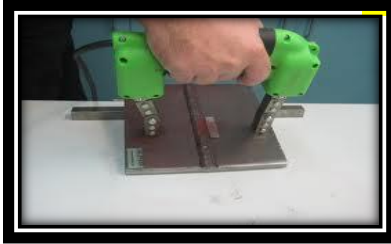

NDT EXAMINATION

MAGNETIC PERTICLE

DYE PENETRANT TEST

ULTRASONIC TEST

CALIBRATION

- Pressure Gauge
- Pressure Recorder
- Flow Meter
- Various Tank
- Calibration Tank
- Scale
- Sigmat / Calipers
- PSV

PRESSURE INSPECTION